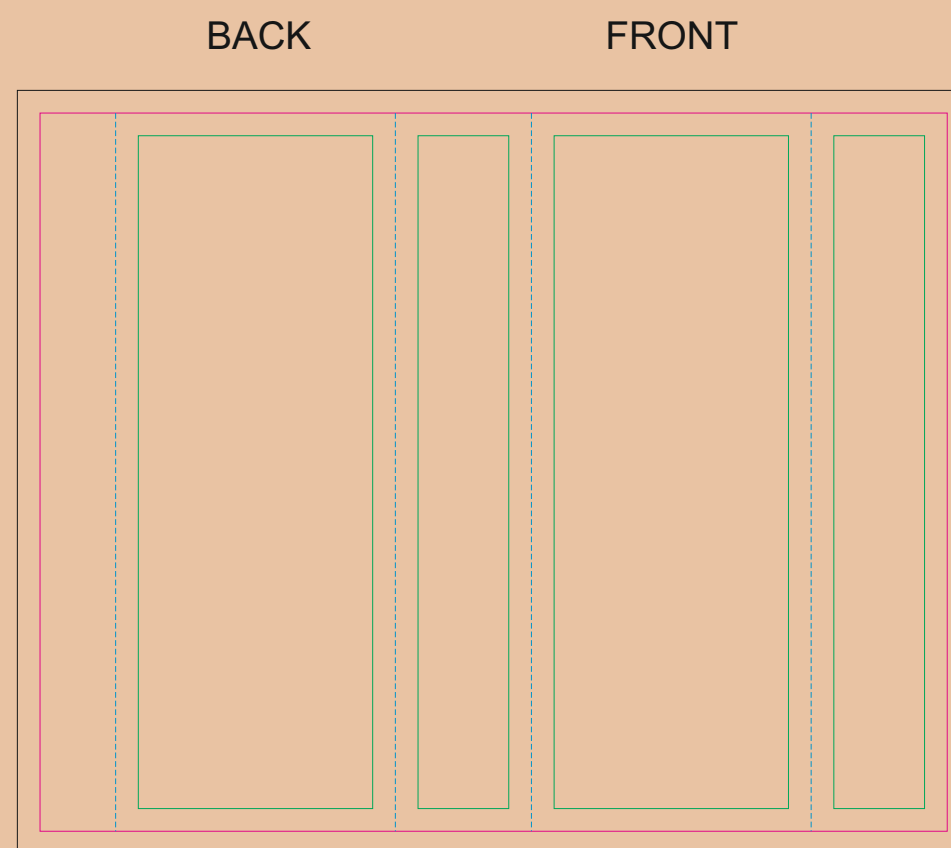

CRAFT Paper Sleeve

- Margin
- Edge of product
- Bleed limit 3-3 mm (background must fill it)
- - - - - Fold line

resolution: min. 300 DPI
colours: CMYK
formats: TIFF, PDF, EPS, AI, CDR

The green line indicates the area all non-background object-texts, logos, etc.
The pink outline the maximum size of graphic visible on the product.
The black line indicates the size of the required graphics including bleed.
The blue line indicates the folding.