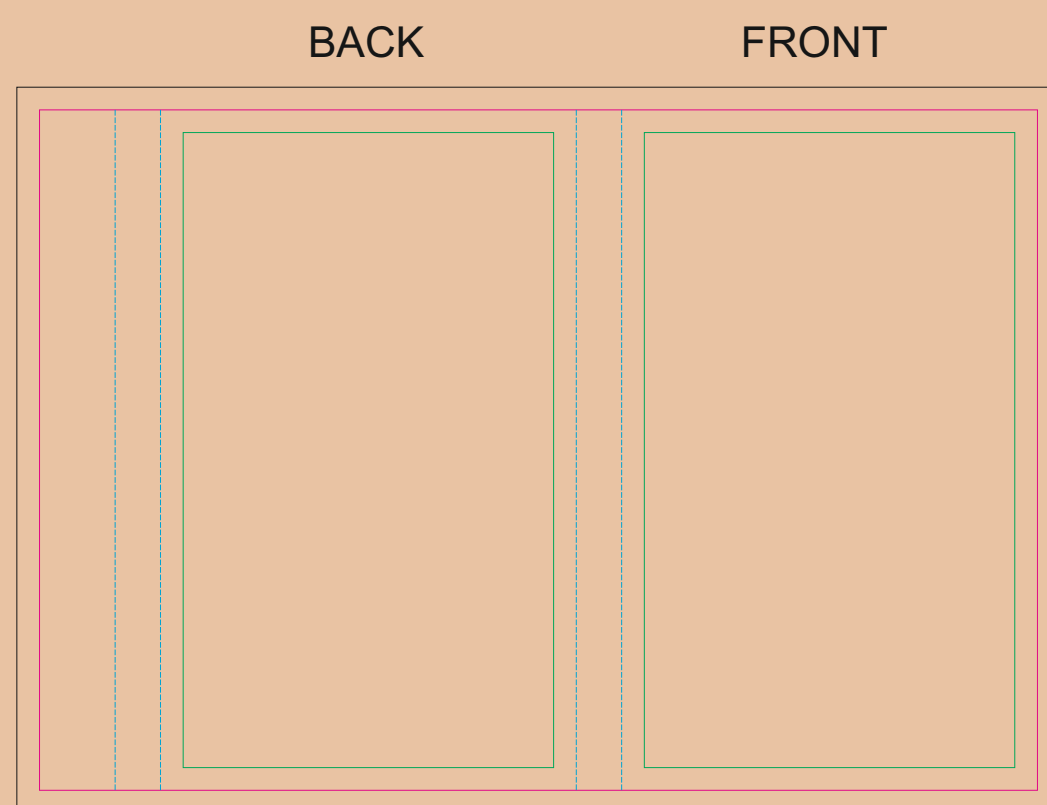

CRAFT Paper Sleeve

resolution: min. 300 DPI
colours: CMYK
formats: TIFF, PDF, EPS, AI, CDR

The green line indicates the area all non-background object-texts, logos, etc.
The pink outline the maximum size of graphic visible on the product.
The black line indicates the size of the required graphics including bleed.
The blue line indicates the folding.

——— Margin
——— Edge of product
——— Bleed limit 3-3 mm (background must fill it)
----- Fold line