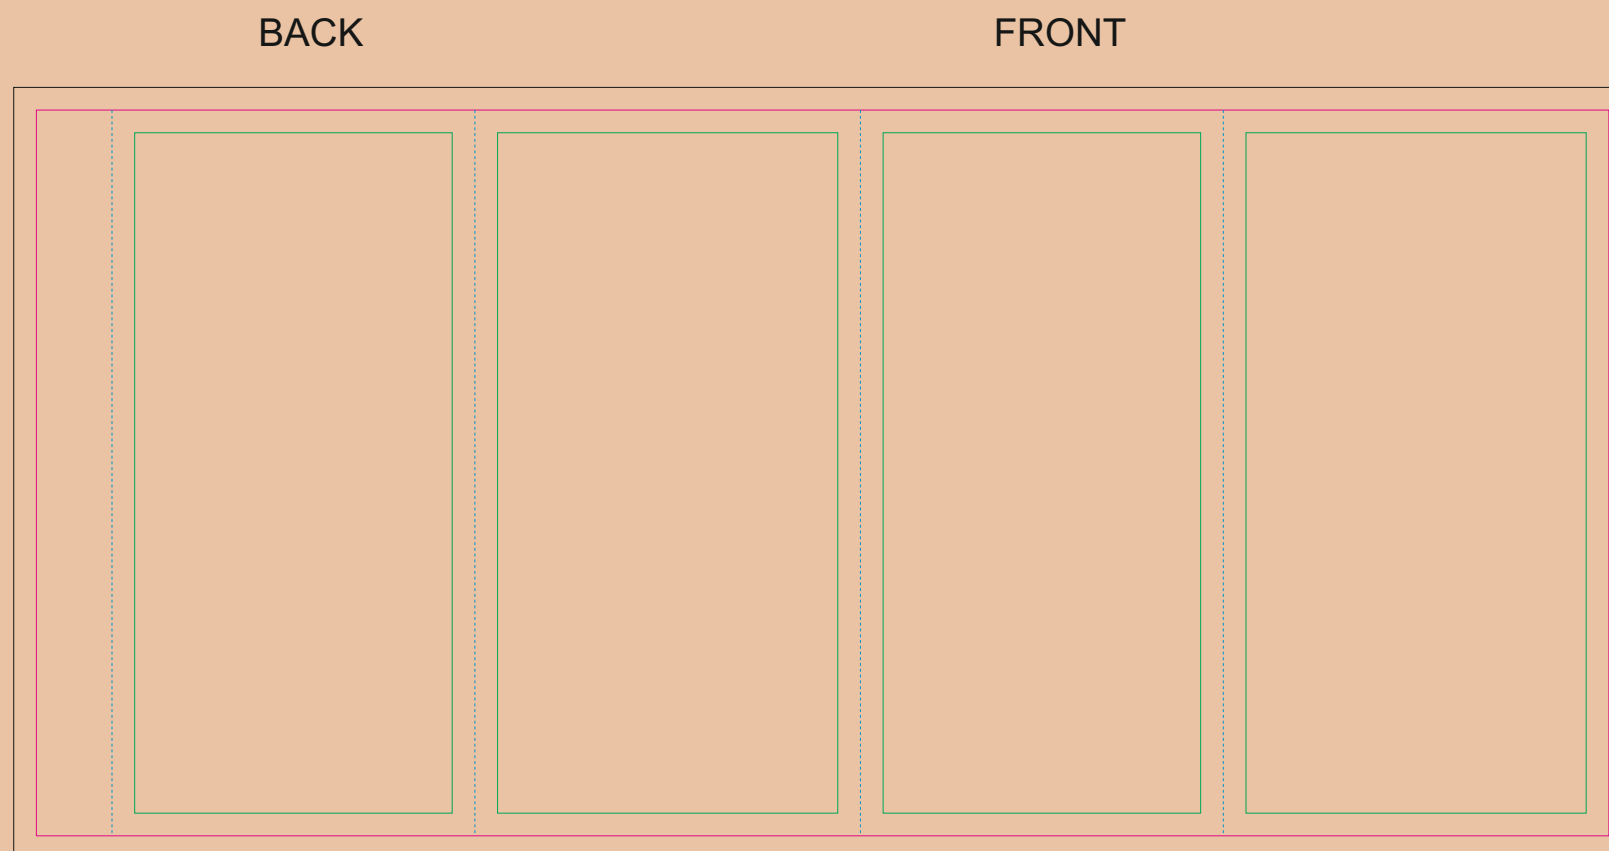

CRAFT Paper Sleeve

- Margin
- Edge of product
- Bleed limit 3-3 mm (background must fill it)
- - - - - Fold line

resolution: min. 300 DPI
colours: CMYK
formats: TIFF, PDF, EPS, AI, CDR

The green line indicates the area all non-background object-texts, logos, etc.
The pink outline the maximum size of graphic visible on the product.
The black line indicates the size of the required graphics including bleed.
The blue line indicates the folding.