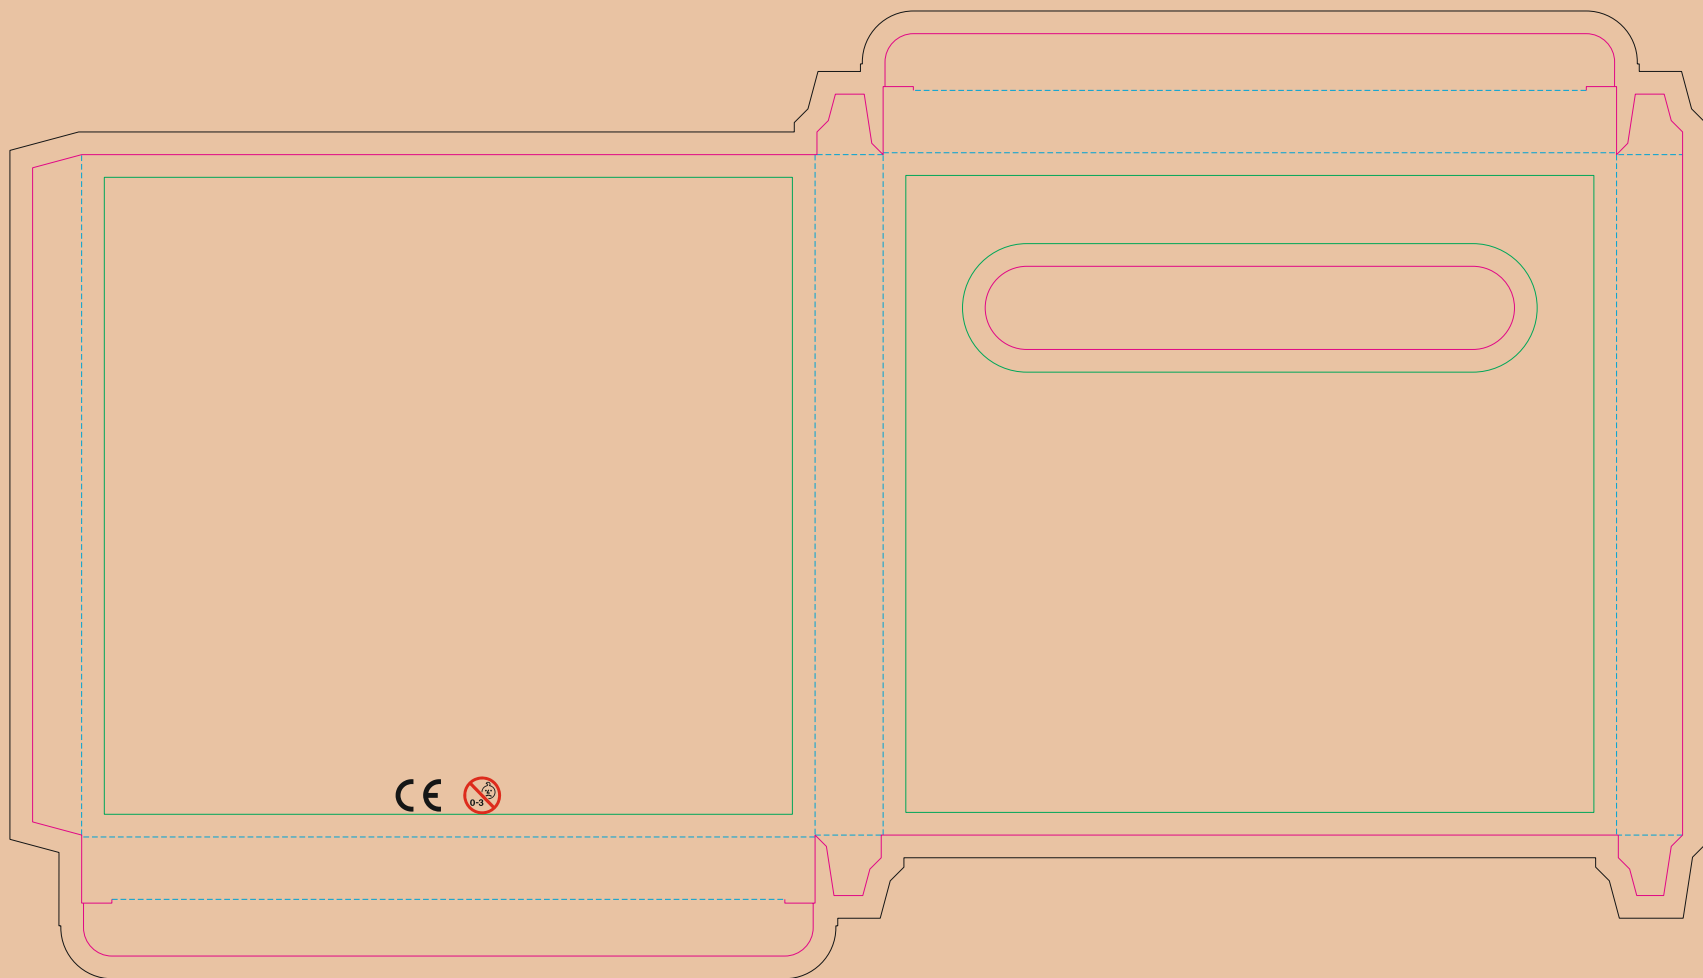

## CRAYON

- Margin
- Edge of product
- Bleed limit 3-3 mm (background must fill it)
- - - - - Fold line

resolution: min. 300 DPI  
colours: CMYK  
formats: TIFF, PDF, EPS, AI, CDR

The green line indicates the area all non-background object-texts, logos, etc.  
The pink outline the maximum size of graphic visible on the product.  
The black line indicates the size of the required graphics including bleed.  
The blue line indicates the folding.