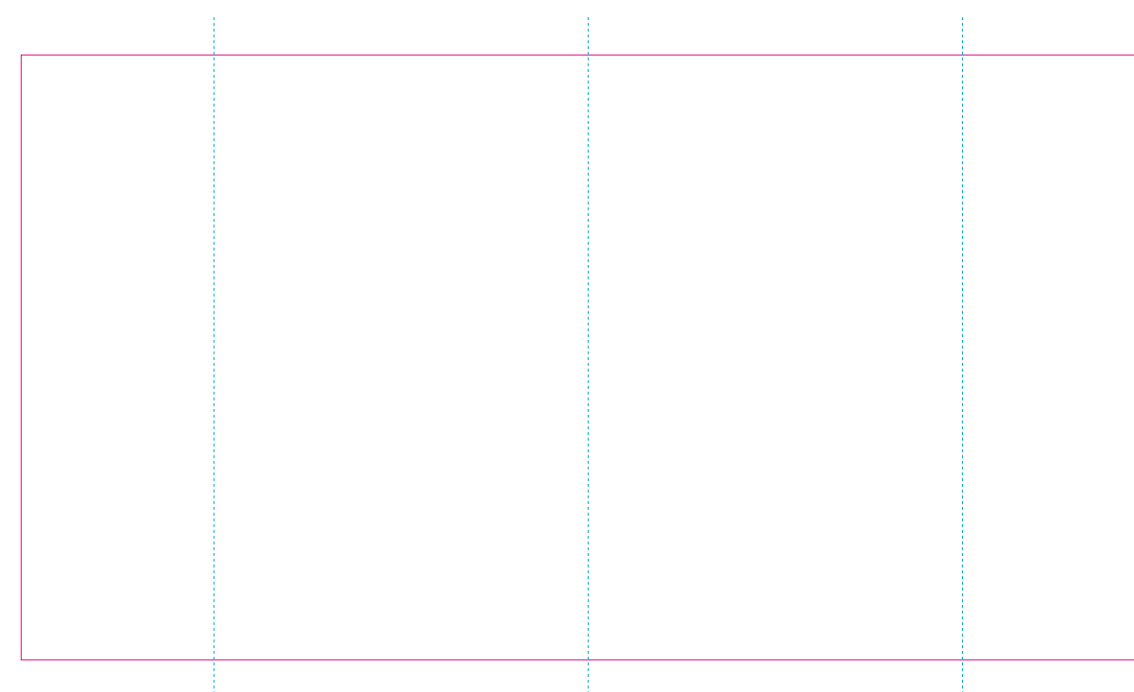

SU

RS

RUV

— Edge of graphics
 - - - centerlines

file format: vector
 colours: in one color
 formats: PDF, EPS, AI, CDR

The pink outline the maximum size of graphic visible on the product.
 The blue dash line indicates the center line of the left, right and middle side of object.

— Margin
 — Edge of product
 — Bleed limit 10-10 mm (background must fill it)
 - - - Fold line
 - - - - - seam (3-3 mm)

resolution: min. 300 DPI
 colours: CMYK
 formats: TIFF, PDF, EPS, AI, CDR

The green line indicates the area all non-background object-texts, logos, etc.
 The pink outline the maximum size of graphic visible on the product.
 The black line indicates the size of the required graphics including bleed.
 The blue line indicates the folding.
 The dash line indicates the point of the seam.