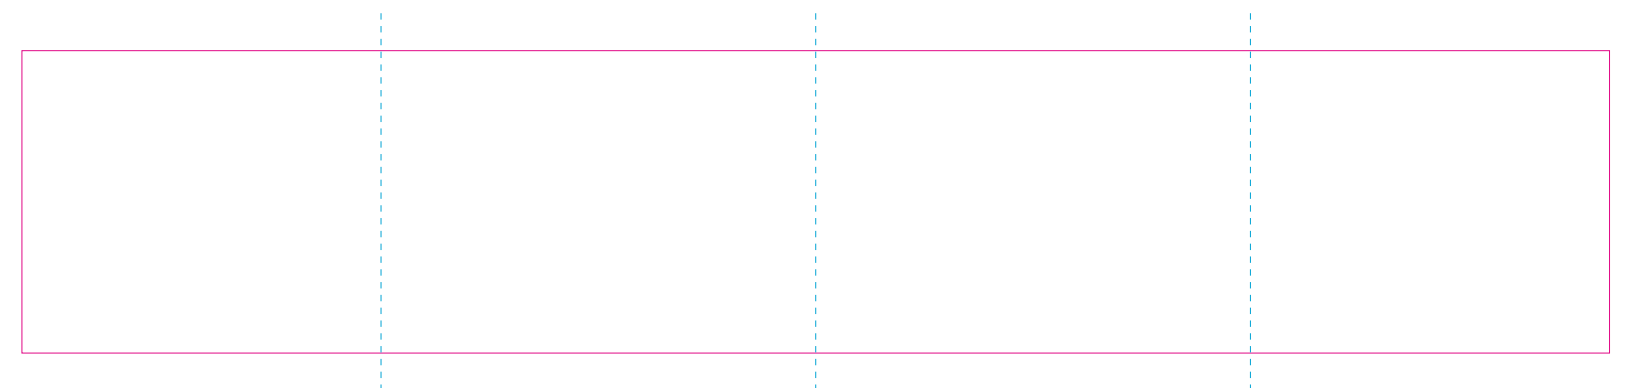

RUV

ER 2

RS

ER 1

— Edge of graphics

- - - - - centerlines

resolution: min. 300 DPI

colours: CMYK

formats: TIFF, PDF, EPS, AI, CDR

The pink outline the maximum size of graphic visible on the product.

The blue dash line indicates the center line of the left, right and middle side of object.