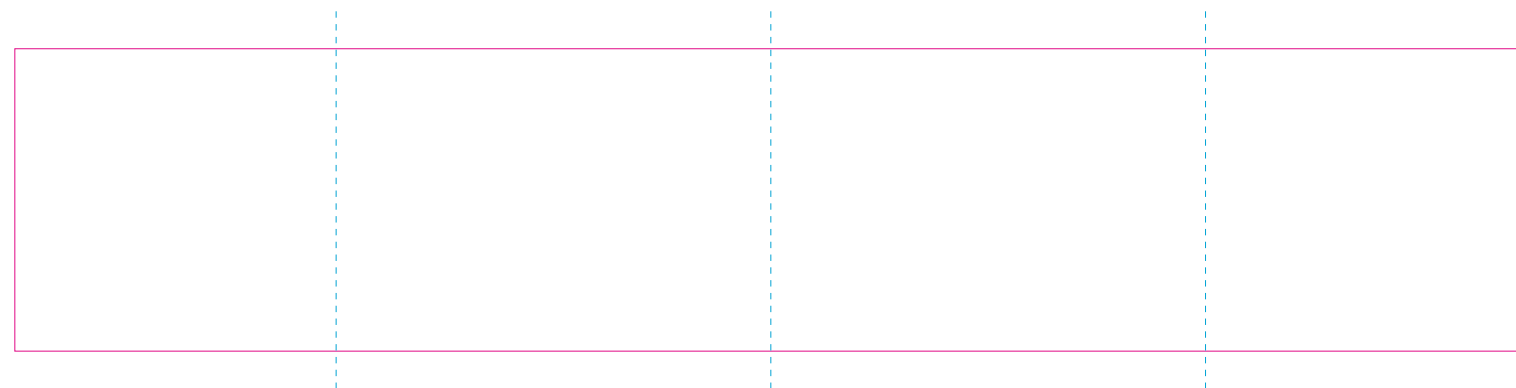

RUV

ER 2

RS

ER 1

— Edge of graphics

- - - - - centerlines

resolution: min. 300 DPI

colours: CMYK

formats: TIFF, PDF, EPS, AI, CDR

The pink outline the maximum size of graphic visible on the product.

The blue dash line indicates the center line of the left, right and middle side of object.