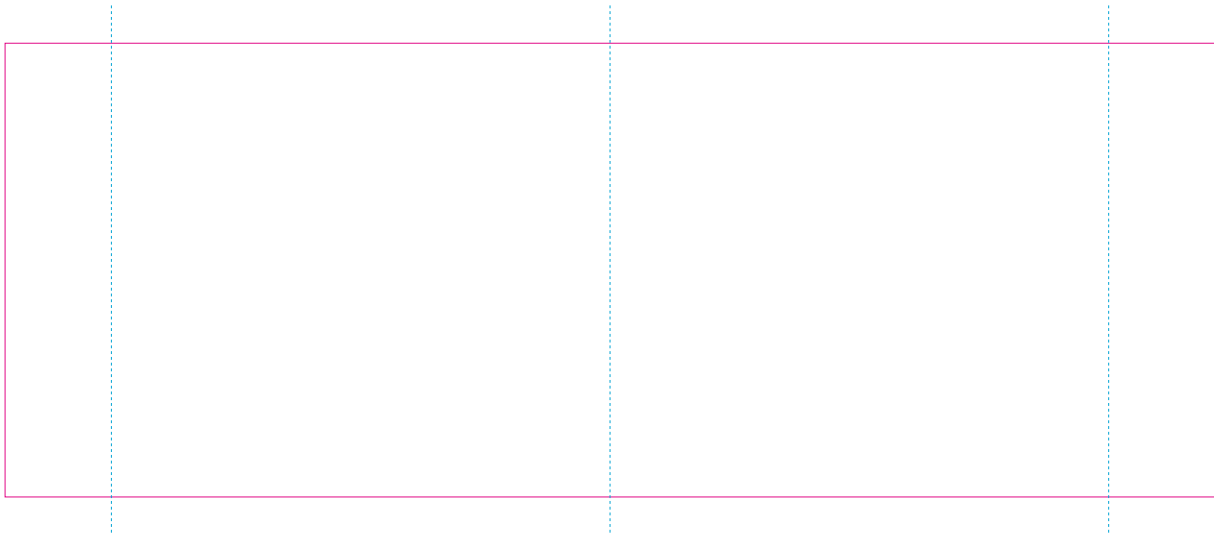

# RS

— Edge of graphics

- - - centerlines

resolution: min. 300 DPI

colours: CMYK

formats: TIFF, PDF, EPS, AI, CDR

The pink outline the maximum size of graphic visible on the product.

The blue dash line indicates the center line of the left, right and middle side of object.