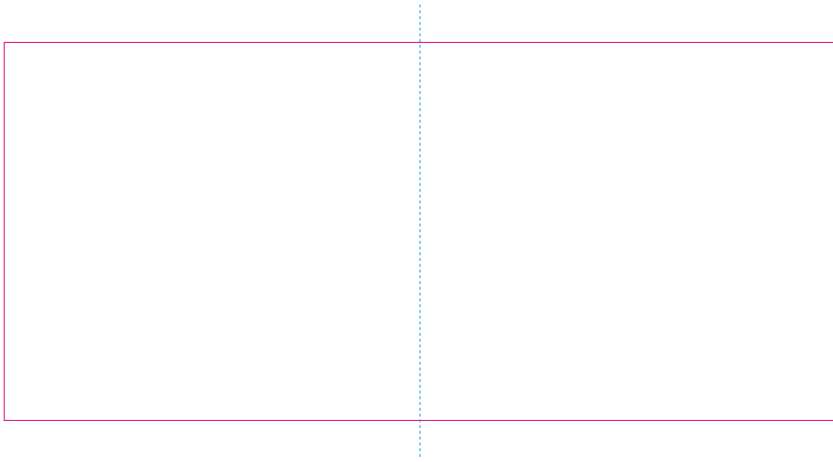

# RUV

— Edge of graphics

- - - centerlines

resolution: min. 300 DPI

colours: CMYK

formats: TIFF, PDF, EPS, AI, CDR

The pink outline the maximum size of graphic visible on the product.

The blue dash line indicates the center line of the left, right and middle side of object.