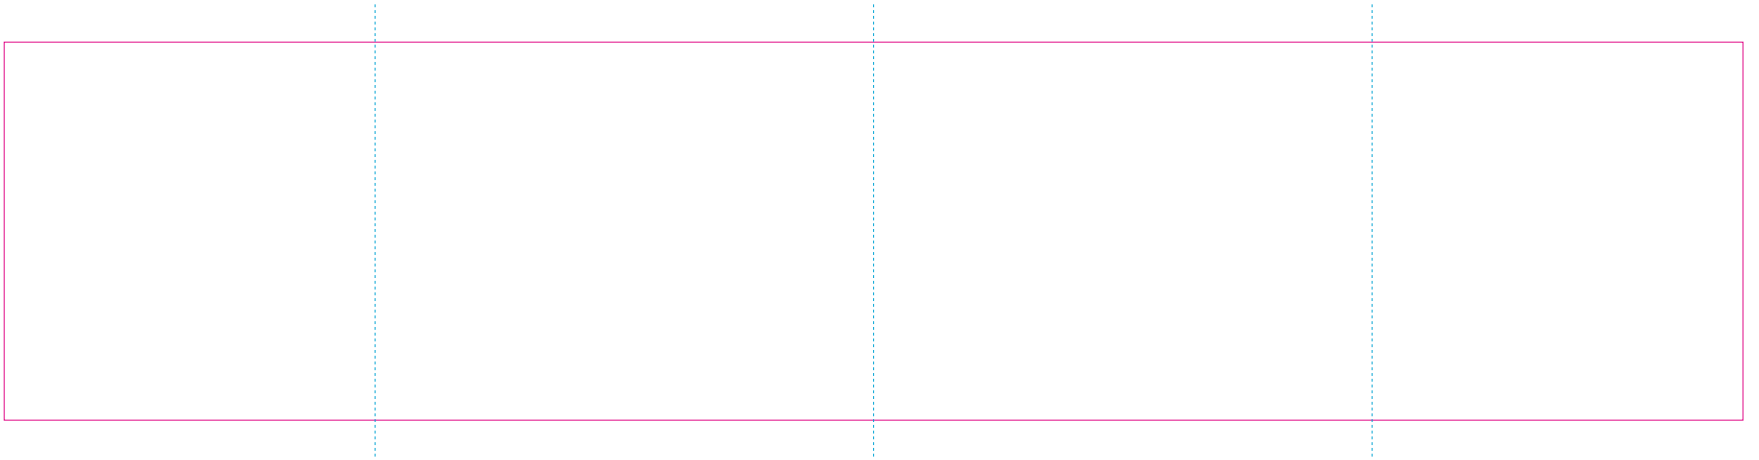

# RUV

— Edge of graphics

- - - centerlines

resolution: min. 300 DPI

colours: CMYK

formats: TIFF, PDF, EPS, AI, CDR

The pink outline the maximum size of graphic visible on the product.

The blue dash line indicates the center line of the left, right and middle side of object.