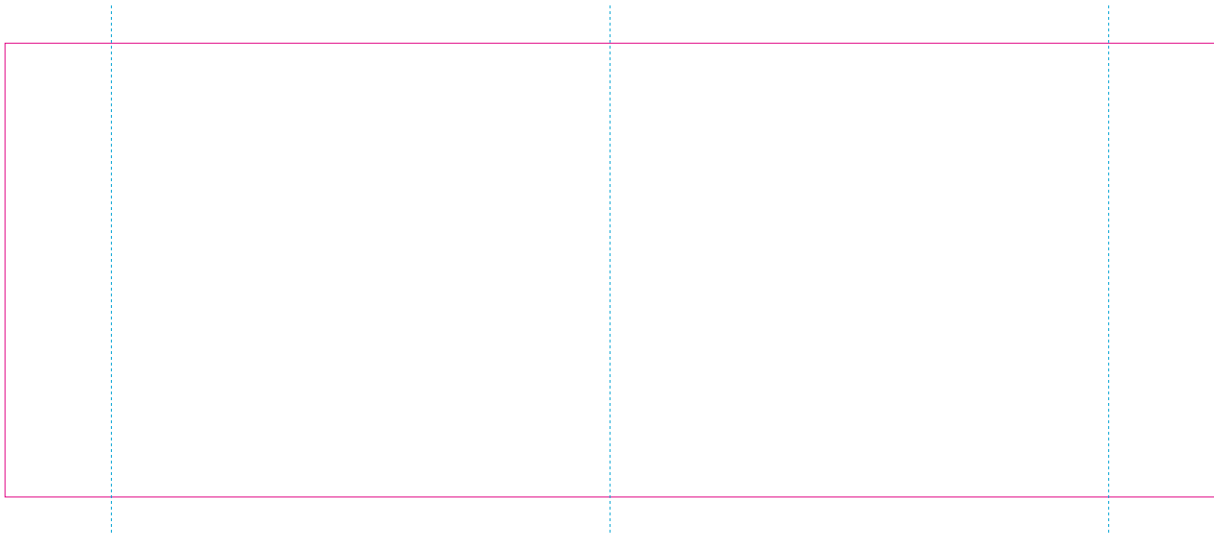

# RS

— Edge of graphics

- - - centerlines

resolution: min. 300 DPI

colours: CMYK

formats: TIFF, PDF, EPS, AI, CDR

The pink outline the maximum size of graphic visible on the product.

The blue dash line indicates the center line of the left, right and middle side of object.