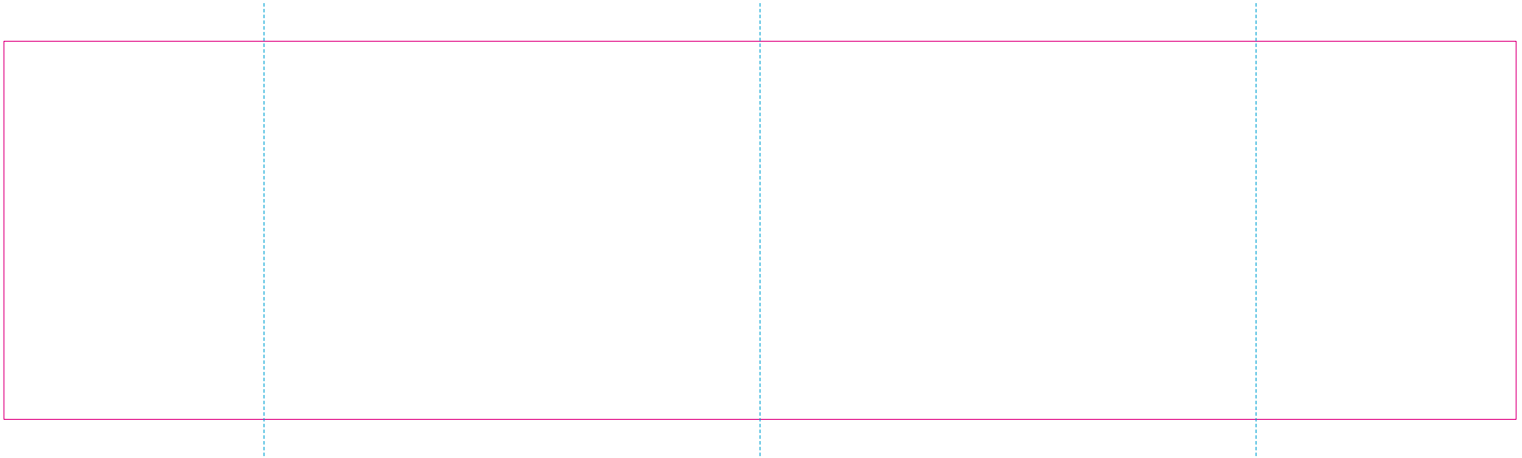

C

— Edge of graphics

- - - centerlines

resolution: min. 300 DPI

colours: CMYK

formats: TIFF, PDF, EPS, AI, CDR

The pink outline the maximum size of graphic visible on the product.

The blue dash line indicates the center line of the left, right and middle side of object.